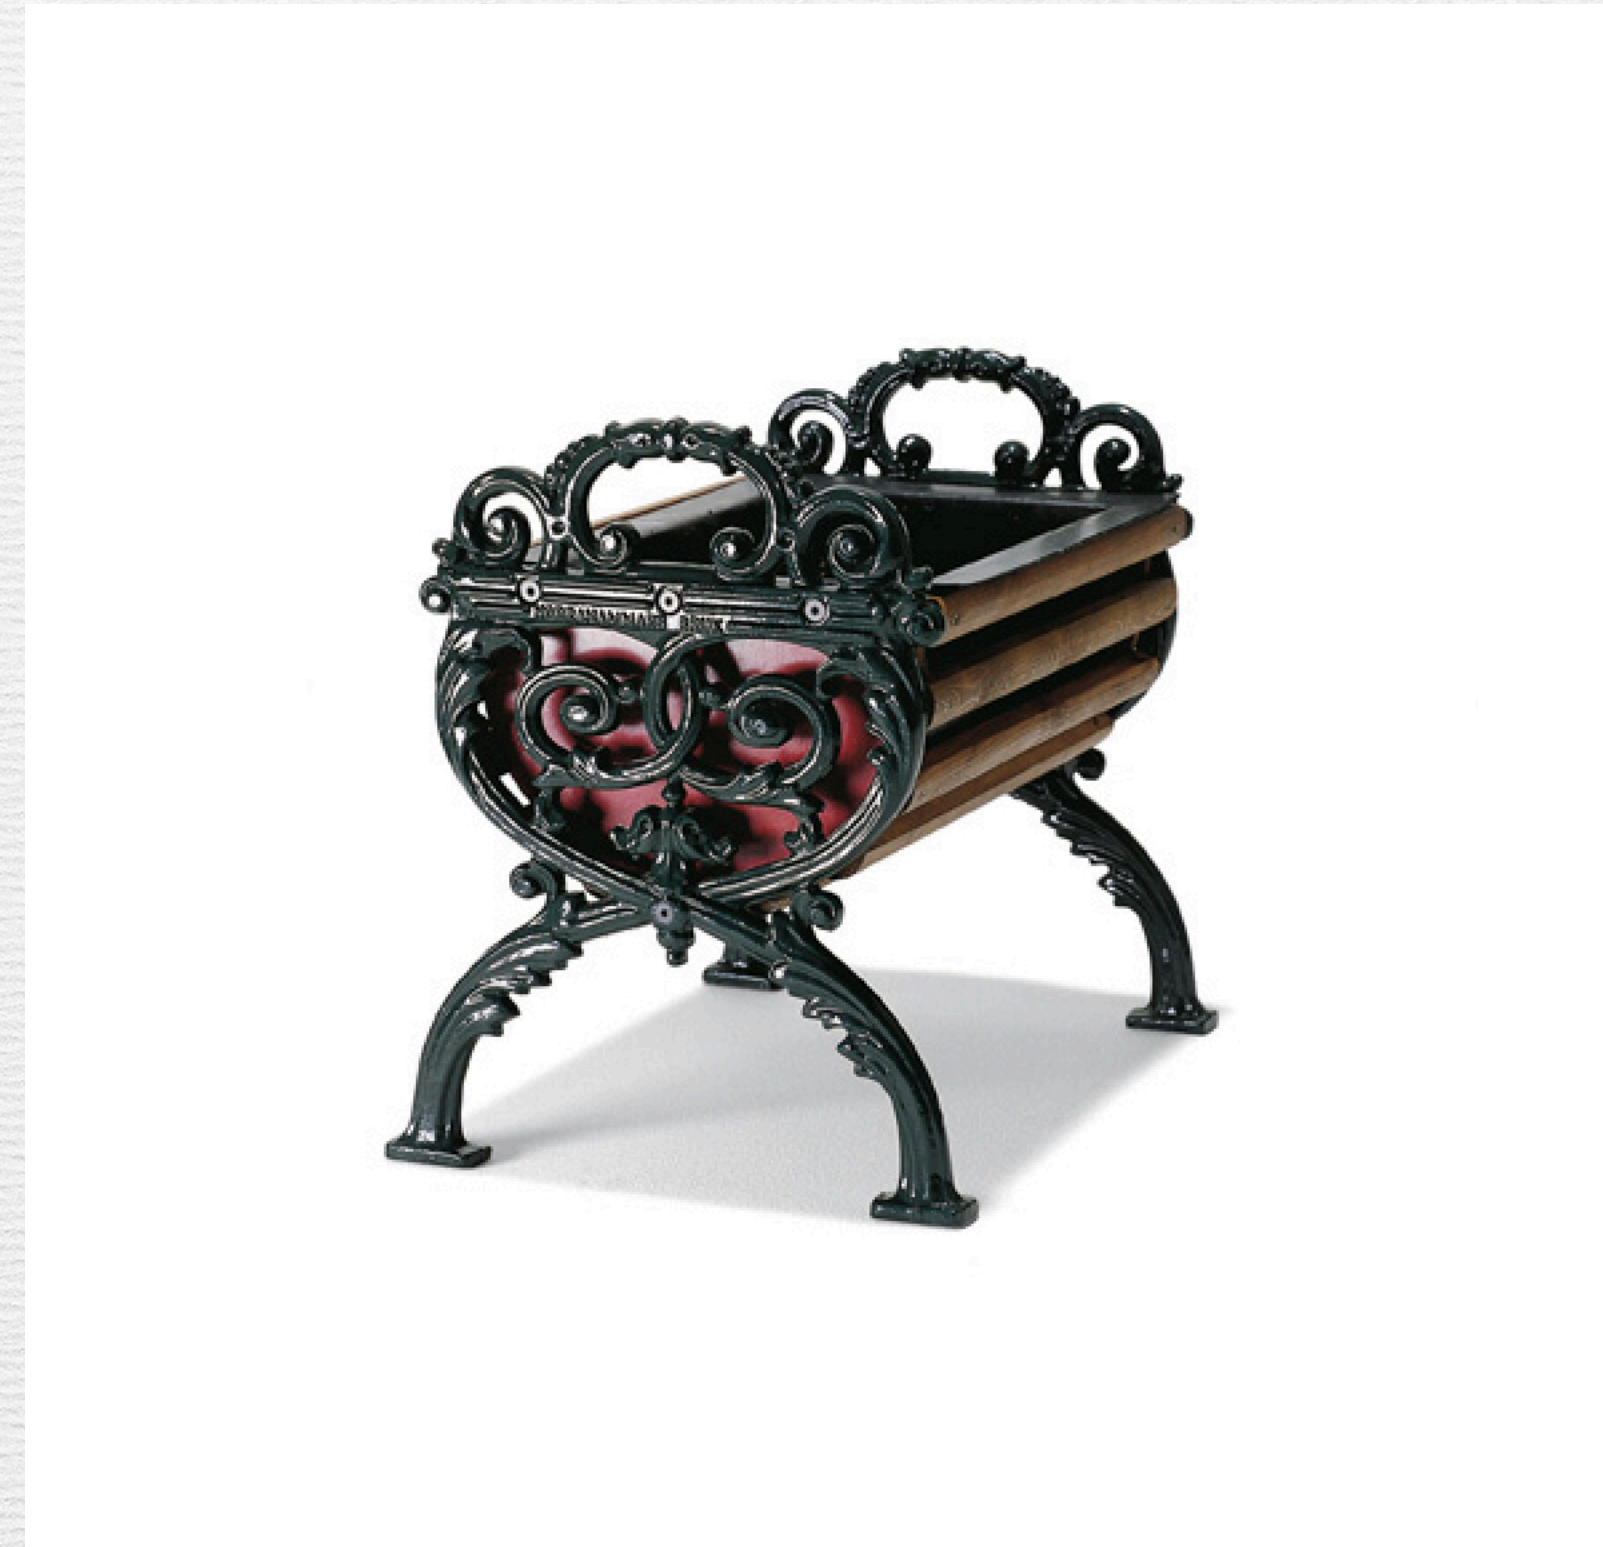

Önskas

- Planteringslådor från Norra Hammars Bruk som passar i stil till det prisbelönta 1700-talsstaketet
- placeras var sida innanför portalen till själva parken